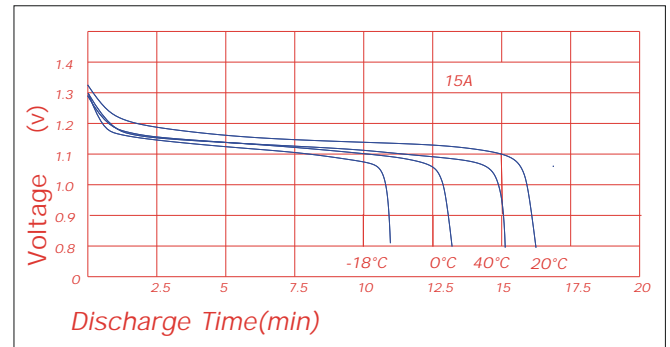

Specifications

Nominal Capacity		5000mAh		
Nominal Voltage		1.2V		
Cycle life		>500		
Charge	Standard	500mA	15h	0-45°C
	Quick	1.5A	5h	5-45°C
	Fast	5000mA	1.1h	10-45°C
Discharge		-20°C~65-20°C		
Storage				
Internal Impedance(AC) (After Charge)		5m Ω		
Weight		145g		

Charge

Discharge(at high rate)

Discharge (at low rate)

Discharge(at high rate)

Discharge(at high rate)

Charge Retention
