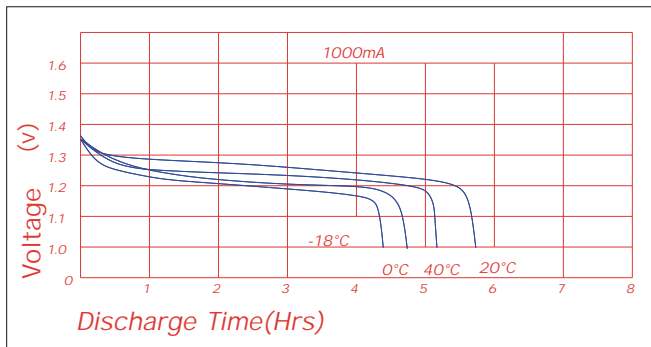

Specifications

Nominal Capacity		5000mAh		
Nominal Voltage		1.2V		
Cycle life		>500		
Charge	Standard	500mA	15h	0-45°C
	Quick	1.5A	5h	5-45°C
	Fast	5000mA	1.1h	10-45°C
Discharge		-20°C~65-20°C		
Storage				
Internal Impedance(AC) (After Charge)		5m Ω		
Weight		145g		

Charge

Discharge(at high rate)

Discharge (at low rate)

Discharge(at high rate)

Discharge(at high rate)

Charge Retention
