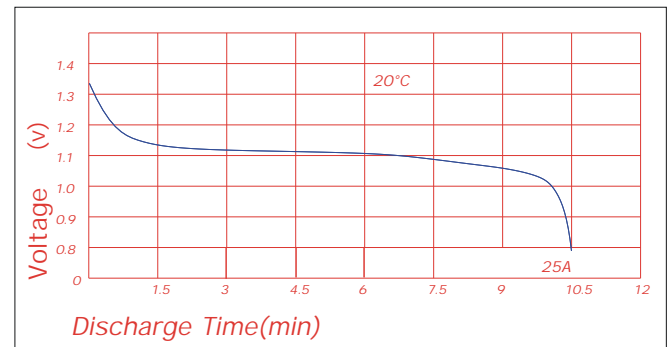

Specifications

Nominal Capacity		5000mAh		
Nominal Voltage		1.2V		
Cycle life		>500		
Charge	Standard	500mA	15h	0-45°C
	Quick	1.5A	5h	5-45°C
	Fast	5000mA	1.1h	10-45°C
Discharge		-20°C~65-20°C		
Storage				
Internal Impedance(AC) (After Charge)		5m Ω		
Weight		145g		

Charge

Discharge(at high rate)

Discharge (at low rate)

Discharge(at high rate)

Discharge(at high rate)

Charge Retention
