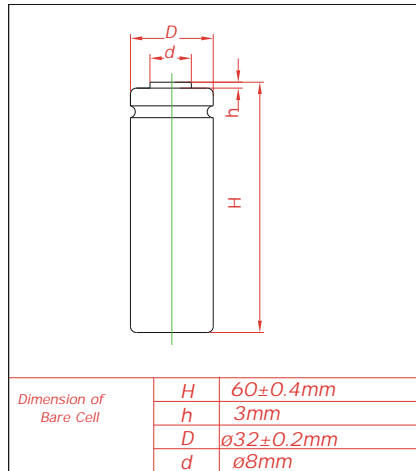

Specifications

Nominal Capacity		5000mAh		
Nominal Voltage		1.2V		
Cycle life		>500		
Charge	Standard	500mA	15h	0-45°C
	Quick	1.5A	5h	5-45°C
	Fast	5000mA	1.1h	10-45°C
Discharge		-20°C~65-20°C		
Storage				
Internal Impedance(AC) (After Charge)		5m Ω		
Weight		145g		