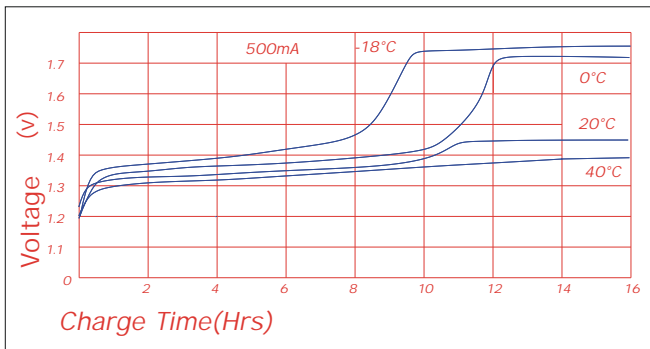

Specifications

Nominal Capacity		5000mAh		
Nominal Voltage		1.2V		
Cycle life		>500		
Charge	Standard	500mA	15h	0-45°C
	Quick	1.5A	5h	5-45°C
	Fast	5000mA	1.1h	10-45°C
Discharge		-20°C~65-20°C		
Storage				
Internal Impedance(AC) (After Charge)		5m Ω		
Weight		145g		

Charge

Discharge(at high rate)

Discharge (at low rate)

Discharge(at high rate)

Discharge(at high rate)

Charge Retention
