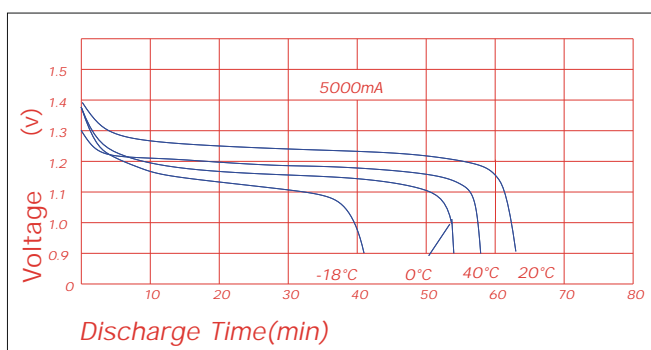

Specifications

Nominal Capacity		5000mAh		
Nominal Voltage		1.2V		
Cycle life		>500		
Charge	Standard	500mA	15h	0-45°C
	Quick	1.5A	5h	5-45°C
	Fast	5000mA	1.1h	10-45°C
Discharge		-20°C~65-20°C		
Storage				
Internal Impedance(AC) (After Charge)		5m Ω		
Weight		145g		

Charge

Discharge(at high rate)

Discharge (at low rate)

Discharge(at high rate)

Discharge(at high rate)

Charge Retention
