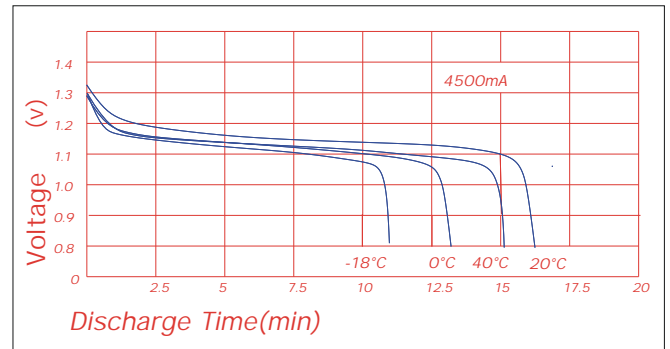

Specifications

Nominal Capacity		1500mAh		
Nominal Voltage		1.2V		
Cycle life		>500		
Charge	Standard	150mA	15h	0-45°C
	Quick	450mA	5h	5-45°C
	Fast	1500mA	1.1h	10-45°C
Discharge		-20°C~65-20°C		
Storage				
Internal Impedance(AC) (After Charge)		9m Ω		
Weight		50g		

Charge

Discharge(at high rate)

Discharge (at low rate)

Discharge(at high rate)

Discharge(at high rate)

Charge Retention
