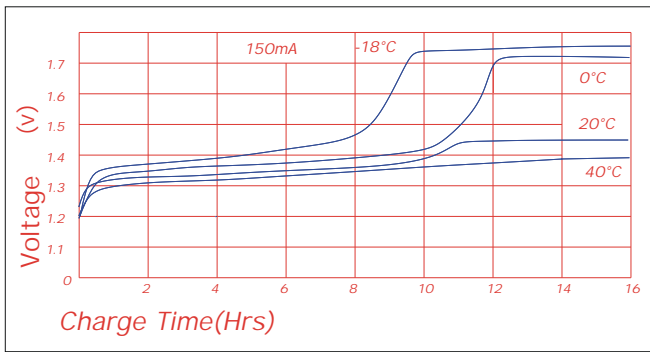

Specifications

Nominal Capacity		1500mAh		
Nominal Voltage		1.2V		
Cycle life		>500		
Charge	Standard	150mA	15h	0-45°C
	Quick	450mA	5h	5-45°C
	Fast	1500mA	1.1h	10-45°C
Discharge		-20°C~65-20°C		
Storage				
Internal Impedance(AC) (After Charge)		9m Ω		
Weight		50g		

Charge

Discharge(at high rate)

Discharge (at low rate)

Discharge(at high rate)

Discharge(at high rate)

Charge Retention
