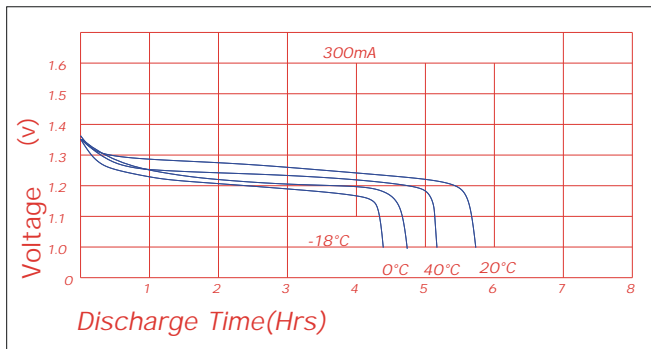

Specifications

Nominal Capacity		1500mAh		
Nominal Voltage		1.2V		
Cycle life		>500		
Charge	Standard	150mA	15h	0-45°C
	Quick	450mA	5h	5-45°C
	Fast	1500mA	1.1h	10-45°C
Discharge		-20°C~65-20°C		
Storage				
Internal Impedance(AC) (After Charge)		9m Ω		
Weight		50g		

Charge

Discharge(at high rate)

Discharge (at low rate)

Discharge(at high rate)

Discharge(at high rate)

Charge Retention
