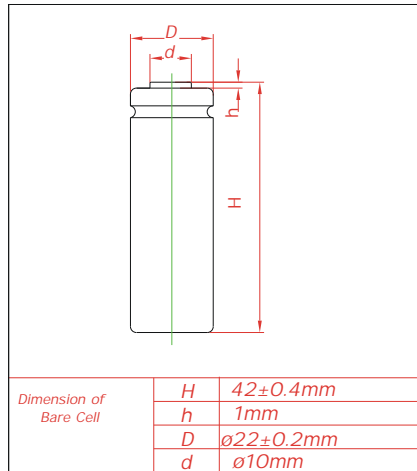

Specifications

Nominal Capacity		1500mAh		
Nominal Voltage		1.2V		
Cycle life		>500		
Charge	Standard	150mA	15h	0-45°C
	Quick	450mA	5h	5-45°C
	Fast	1500mA	1.1h	10-45°C
Discharge		-20°C~65-20°C		
Storage				
Internal Impedance(AC) (After Charge)		9m Ω		
Weight		50g		