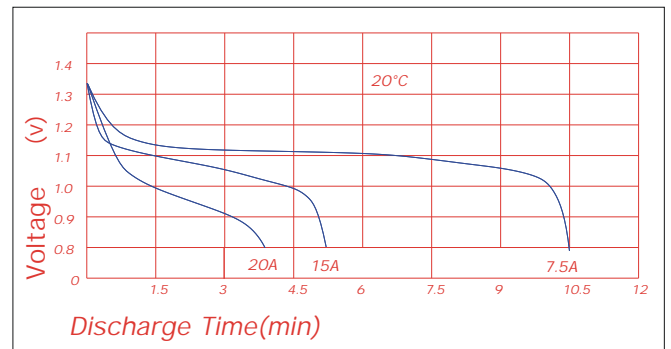

Specifications

Nominal Capacity		1500mAh		
Nominal Voltage		1.2V		
Cycle life		>500		
Charge	Standard	150mA	15h	0-45°C
	Quick	450mA	5h	5-45°C
	Fast	1500mA	1.1h	10-45°C
Discharge		-20°C~65-20°C		
Storage				
Internal Impedance(AC) (After Charge)		9m Ω		
Weight		50g		

Charge

Discharge(at high rate)

Discharge (at low rate)

Discharge(at high rate)

Discharge(at high rate)

Charge Retention
