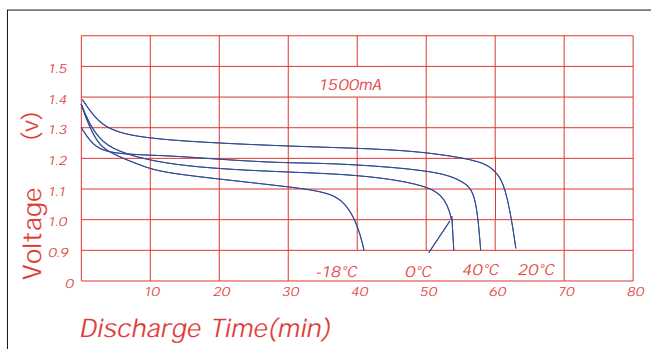

Specifications

Nominal Capacity		1500mAh		
Nominal Voltage		1.2V		
Cycle life		>500		
Charge	Standard	150mA	15h	0-45°C
	Quick	450mA	5h	5-45°C
	Fast	1500mA	1.1h	10-45°C
Discharge		-20°C~65-20°C		
Storage				
Internal Impedance(AC) (After Charge)		9m Ω		
Weight		50g		

Charge

Discharge(at high rate)

Discharge (at low rate)

Discharge(at high rate)

Discharge(at high rate)

Charge Retention
