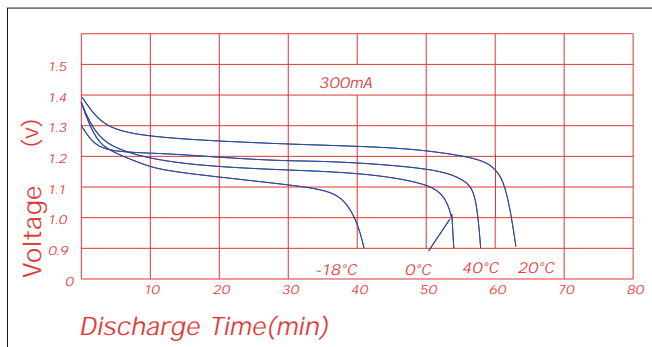

Specifications

Nominal Capacity		300mAh		
Nominal Voltage		1.2V		
Cycle life		>500		
Charge	Standard	30mA	15h	0-45°C
	Quick	90mA	5h	5-45°C
	Fast	300mA	1.1h	10-45°C
Discharge		-20°C~65-20°C		
Storage				
Internal Impedance(AC) (After Charge)		40m Ω		
Weight		12g		

Charge

Discharge(at high rate)

Discharge (at low rate)

Discharge(at high rate)

Discharge(at high rate)

Charge Retention