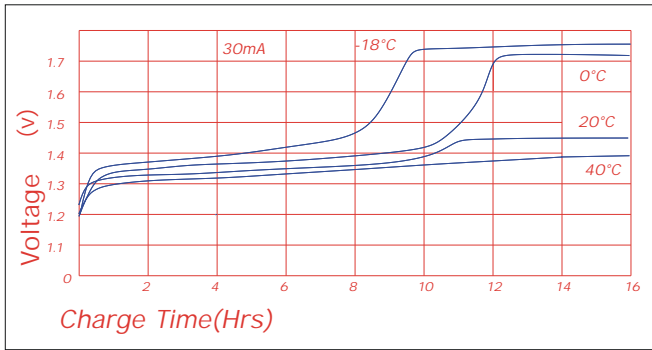

Specifications

Nominal Capacity		300mAh		
Nominal Voltage		1.2V		
Cycle life		>500		
Charge	Standard	30mA	15h	0-45°C
	Quick	90mA	5h	5-45°C
	Fast	300mA	1.1h	10-45°C
Discharge		-20°C~65-20°C		
Storage				
Internal Impedance(AC) (After Charge)		40m Ω		
Weight		12g		

Charge

Discharge(at high rate)

Discharge (at low rate)

Discharge(at high rate)

Discharge(at high rate)

Charge Retention