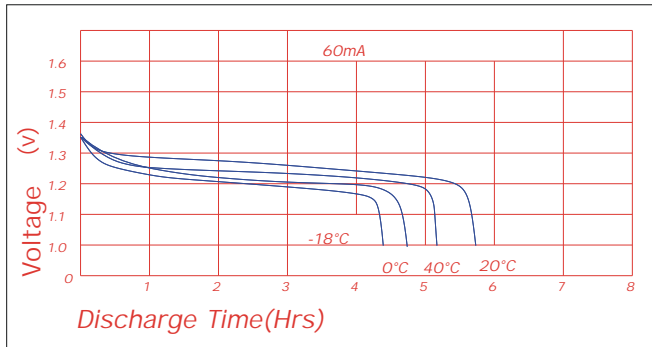

Specifications

Nominal Capacity		300mAh		
Nominal Voltage		1.2V		
Cycle life		>500		
Charge	Standard	30mA	15h	0-45°C
	Quick	90mA	5h	5-45°C
	Fast	300mA	1.1h	10-45°C
Discharge		-20°C~65-20°C		
Storage				
Internal Impedance(AC) (After Charge)		40m Ω		
Weight		12g		

Charge

Discharge(at high rate)

Discharge (at low rate)

Discharge(at high rate)

Discharge(at high rate)

Charge Retention