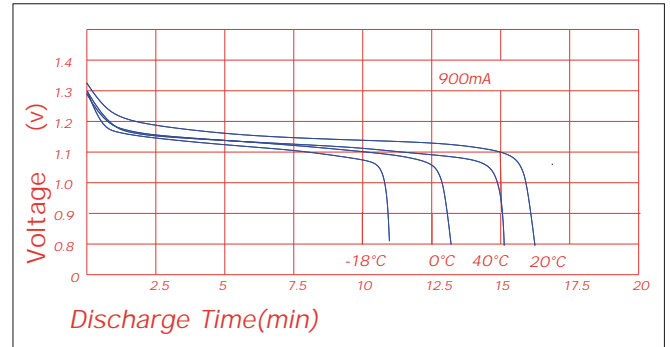

Specifications

Nominal Capacity		300mAh		
Nominal Voltage		1.2V		
Cycle life		>500		
Charge	Standard	30mA	15h	0-45°C
	Quick	90mA	5h	5-45°C
	Fast	300mA	1.1h	10-45°C
Discharge		-20°C~65-20°C		
Storage				
Internal Impedance(AC) (After Charge)		40m Ω		
Weight		12g		

Charge

Discharge(at high rate)

Discharge (at low rate)

Discharge(at high rate)

Discharge(at high rate)

Charge Retention