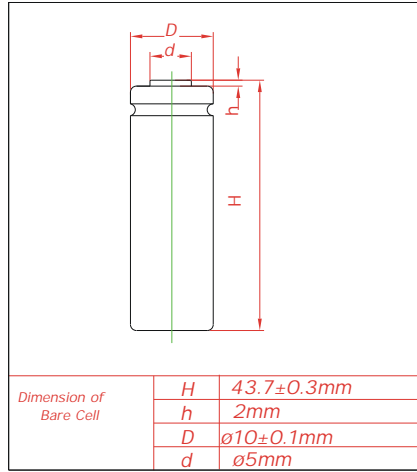

Specifications

Nominal Capacity		300mAh		
Nominal Voltage		1.2V		
Cycle life		>500		
Charge	Standard	30mA	15h	0-45°C
	Quick	90mA	5h	5-45°C
	Fast	300mA	1.1h	10-45°C
Discharge		-20°C~65-20°C		
Storage				
Internal Impedance(AC) (After Charge)		40m Ω		
Weight		12g		